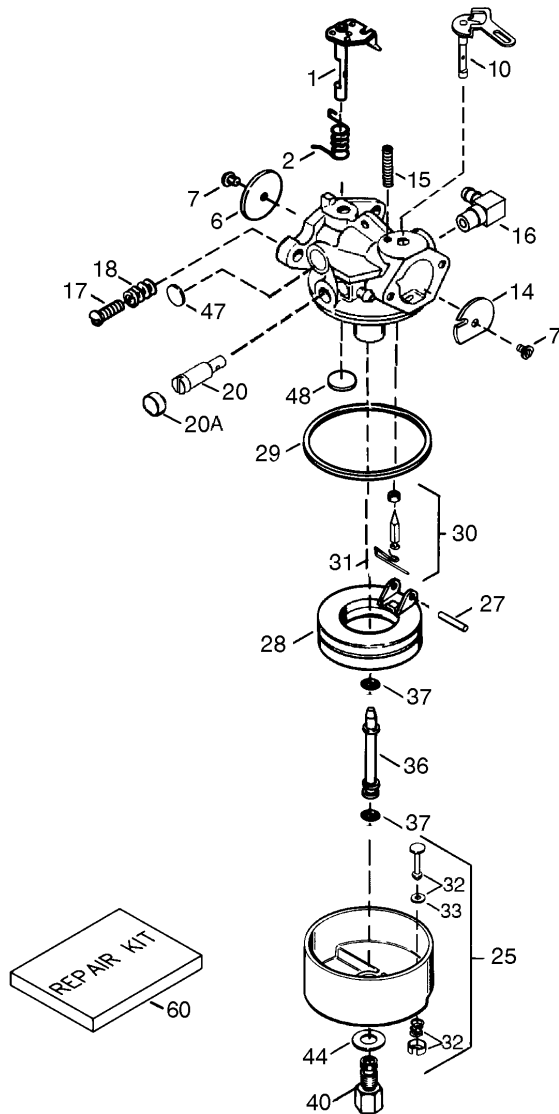

PARTS LIST

Tecumseh 5.5 HP Engine Model LH195SP-67514