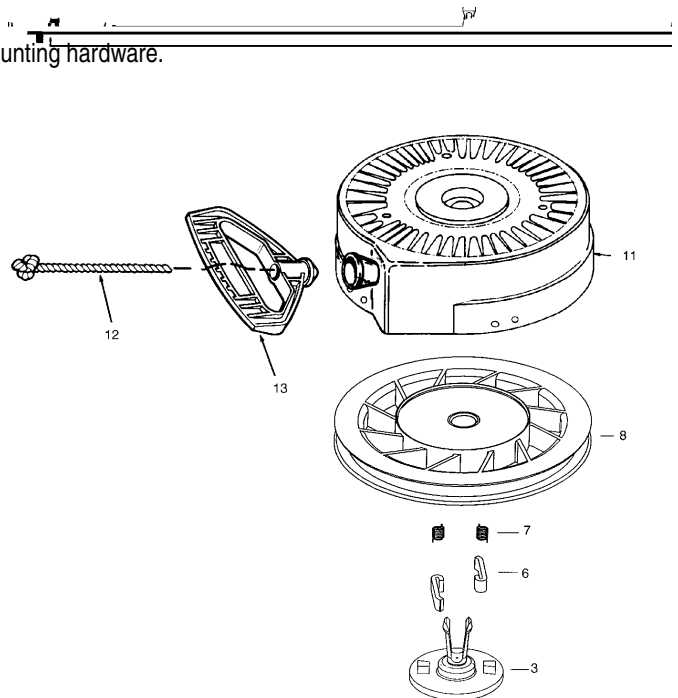

335	35072	Carburetor Cover	1
338	650257	Screw, 8-32 x 5/16"	2
340	36247	Fuel Tank Bracket	1
342	30063	Screw, T-30, 1/4-20 x 1/2"	1
342A	650675	Washer	2
345	33344	Heat Baffle	1
350	570682A	Primer Assembly	1
351	32180C	Primer Line	1
355	590574	Starter Handle (Mitten Grip)	1
364	33333	Carburetor Cover Bracket	1
364A	37673	Locking Plate	1
365	650735	Screw, 10-24 x 3/8"	1
370A	36261	Instruction Decal	1
370B	35282	Speed Control Decal	1
370C	36501	Primer Decal	1
370D	36534	Caution Decal	1
370I	37119	Warning Decal	1
370K	36695	Starter Decal	1
380	640084B	Carburetor (Incl. 184)	1
390	590742	Rewind Starter †	1
396	33290E	Electric Starter Motor 110 Volt	0
396	730266	Electric Starter Kit (Optional) ††	0
400	36444	* Gasket Set	1
600	651013	Washer	1
900	754336	Replacement Short Block, order 71-999	1

† This engine may have been built with the 590707 starter.

†† (120V) Starter Kit, 18-watt flywheel w/ring gear, 18-watt alternator, and mounting hardware.

* Included in this Gasket Set.

0	590742	Rewind Starter	1
3	590740	Retainer	1
6	590616	Starter Dog	2
7	590617	Dog Spring	2
8	590645A	Pulley & Rewind Spring Ass'y	1
11	590647A	Starter Housing Ass'y	1
12	590535	Starter Rope (Length 98" x 9/64" dia.)	1
13	590574	Mitten Grip Handle (Not included w/starter)	1
14	590760	Spring Clip	1