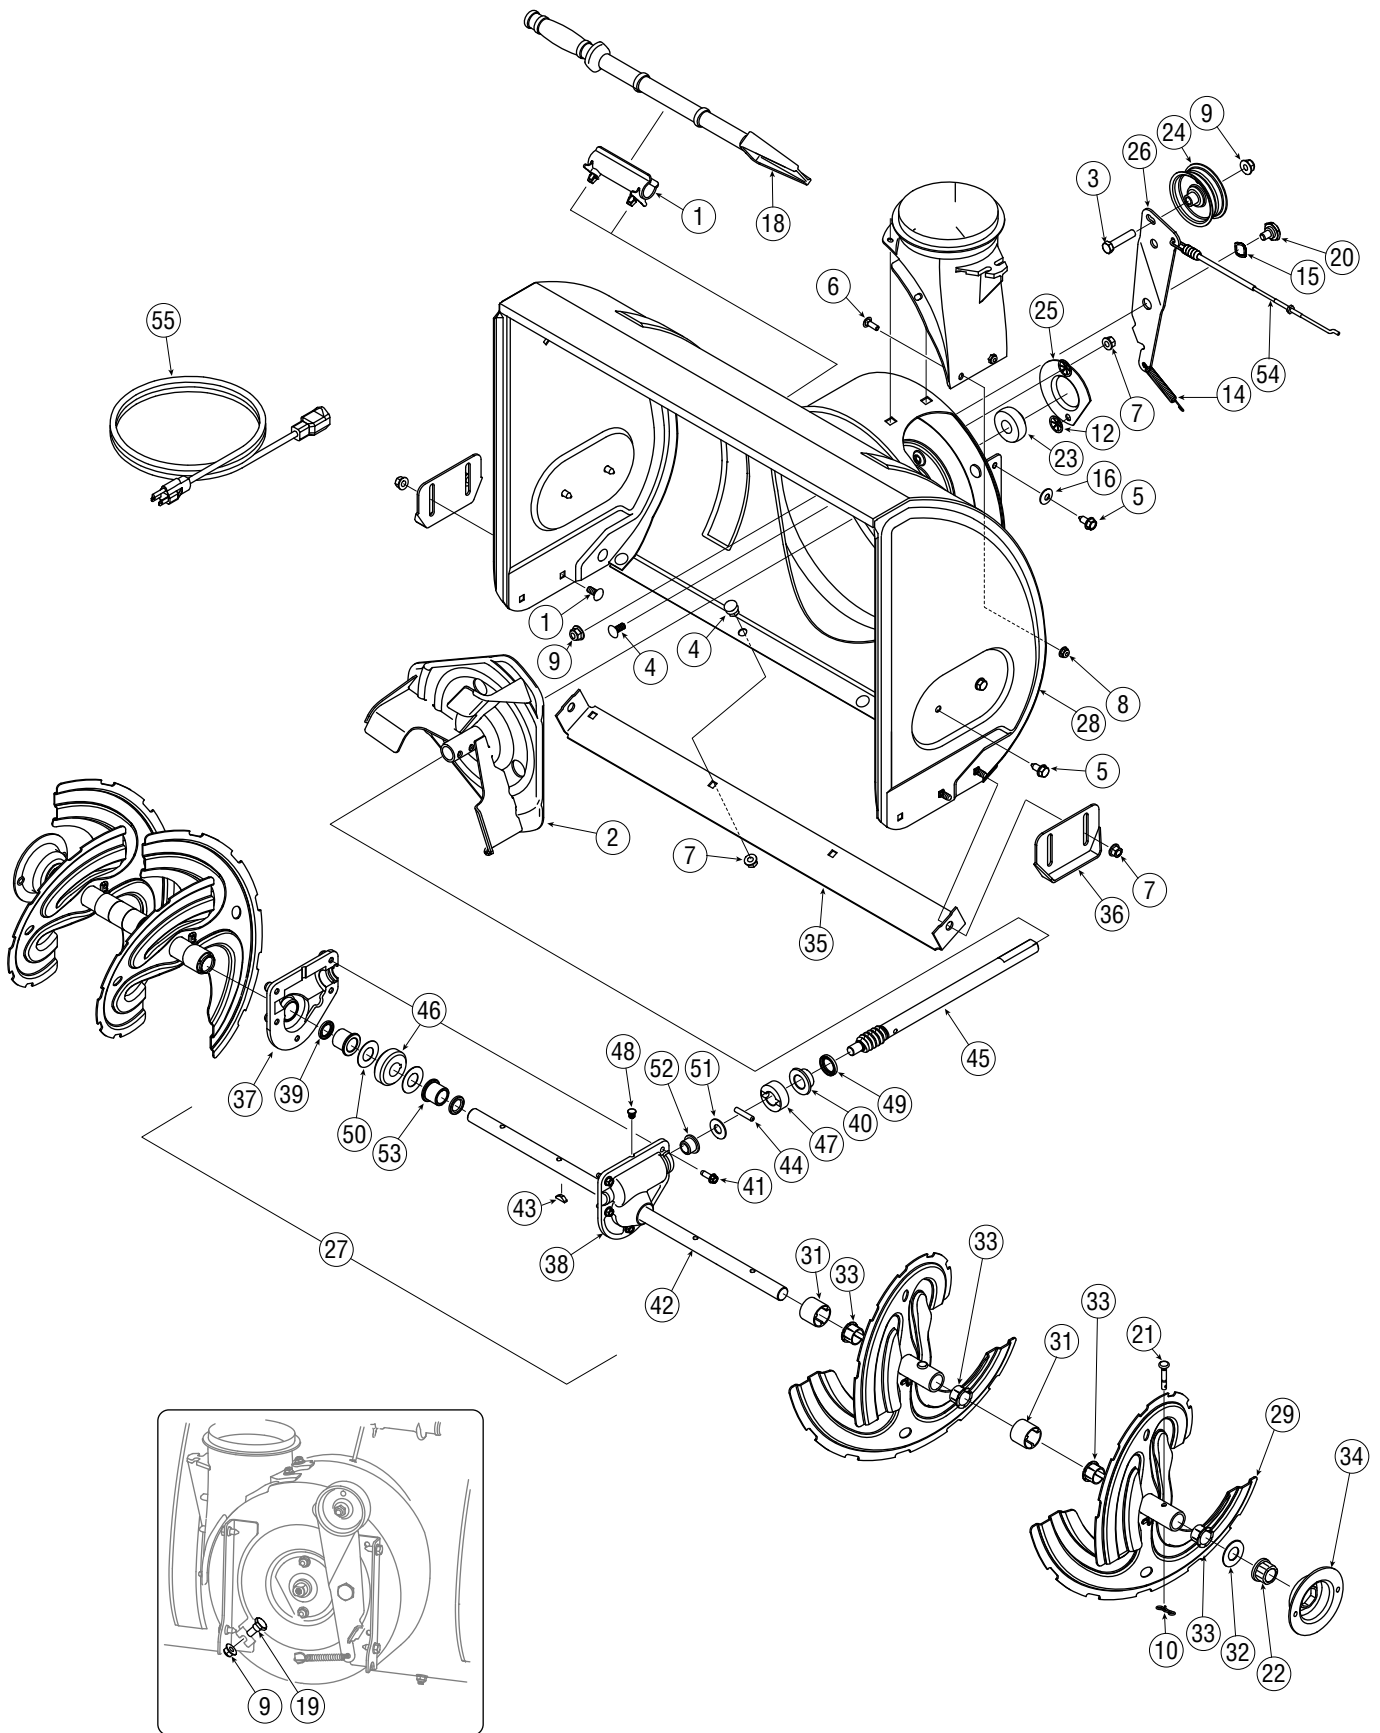

PARTS LIST

PARTS LIST

Craftsman 5.5 HP Snow Thrower Model 247.88355

1.	731-2635	Snow Removal Tool Mount	29.	684-04107	Spiral Assembly, LH
2.	684-04057	Impeller Assembly, 12" Dia.	30.	684-04108	Spiral Assembly, RH
3.	710-0347	Hex Screw, 3/8-16, 1.75, Gr5	31.	731-04870	Spacer, 1.25 OD x .75 ID x 1.00
4.	710-0451	Bolt, Carriage, 5/16-18, .750 Gr1	32.	736-0188	Washer, Flat, .76 x 1.49 x .06
5.	710-0604A	Screw, 5/16-18, 0.625	33.	741-0493A	Bushing, Flange, .80 ID x .91 OD
6.	710-0703	Screw, Carriage, 1/4-20, .750, Gr5	34.	790-00087A	Housing, 1" Hex Bearing
7.	712-04063	Nut, Flange Lock, 5/16-18, Nylon	35.	790-00120	Shave Plate, 2.25 x 23.66
8.	712-04064	Nut, Flange Lock, 1/4-20, Nylon	36.	784-5580	Slide Shoe
9.	712-04065	Nut, Flange Lock, 3/8-16, Nylon	37.	719-0319	Housing, Auger, RH Reduced
10.	714-04040	Cotter Pin, Bow-tie	38.	719-0320	Housing, Auger, LH Reduced
11.	725-0157	Cable, Tie, 3/16 x .05 x 7.4	39.	721-0179	Seal, Oil, .750 ID
12.	726-04012	Nut, Push-on, .25 Dia	40.	741-0662	Bearing, Flange, .75 x 1.0 x .59
13.	731-04705	Chute, Adapter 5" Dia	41.	710-0642	Screw, Self-tapping, 1/4-20, 0.750
14.	732-0611	Spring, Extension, .38 OD x 3.6	42.	711-04285	Axle, Auger, 24"
15.	736-0174	Washer, Wave, .625 x .885 x .015	43.	714-0161	Key, Hi-pro 3/16 x 5/8
16.	736-0242	Washer, Bell, .340 x .872 x .060	44.	715-04021	Pin, Dowel, .25 OD x 1.2
17.	736-0463	Washer, Flat, .25 x .630 x .0515	45.	717-04126	Shaft, Worm .75 OD
18.	731-2643	Snow Removal Tool	46.	717-0528A	Gear, Worm 20T
19.	738-0143	Screw, Shoulder, .498 x .34, 3/8-16	47.	718-04071	Collar, Thrust
20.	738-0281	Screw, Shoulder, .625 x .17, 3/8-16	48.	721-0325	Plug, 1/4 x .437
21.	738-04124A	Shear Pin, .25 x 1.50	49.	721-0327	Seal, Oil, .75 x 1 x .131
22.	741-0245	Bearing, Hex Flange x .75 ID	50.	736-0351	Washer, Flat, .760 ID x 1.5 OD
23.	741-0309	Bearing, Ball, .75 ID x 1.85 OD	51.	736-3084	Washer, Flat, .51 x 1.12
24.	756-0981A	Flat Pulley, Idler, 2.75 OD	52.	741-0663	Bearing, Flange, .75 x 1.0 x .925
25.	790-00075	Housing, Bearing, 1.85 ID	53.	741-0661A	Bearing, Flange, .75 x 1.00 x .975
26.	790-00080	Bracket, Auger Idler w/ Brake	54.	746-04230	Clutch Cable, Auger, 47.23"
27.	618-04171	Gearbox Assembly, Auger, 24"	55.	629-0071	Extention Cord, 110V
28.	684-04069	Housing Assembly, Auger 24"