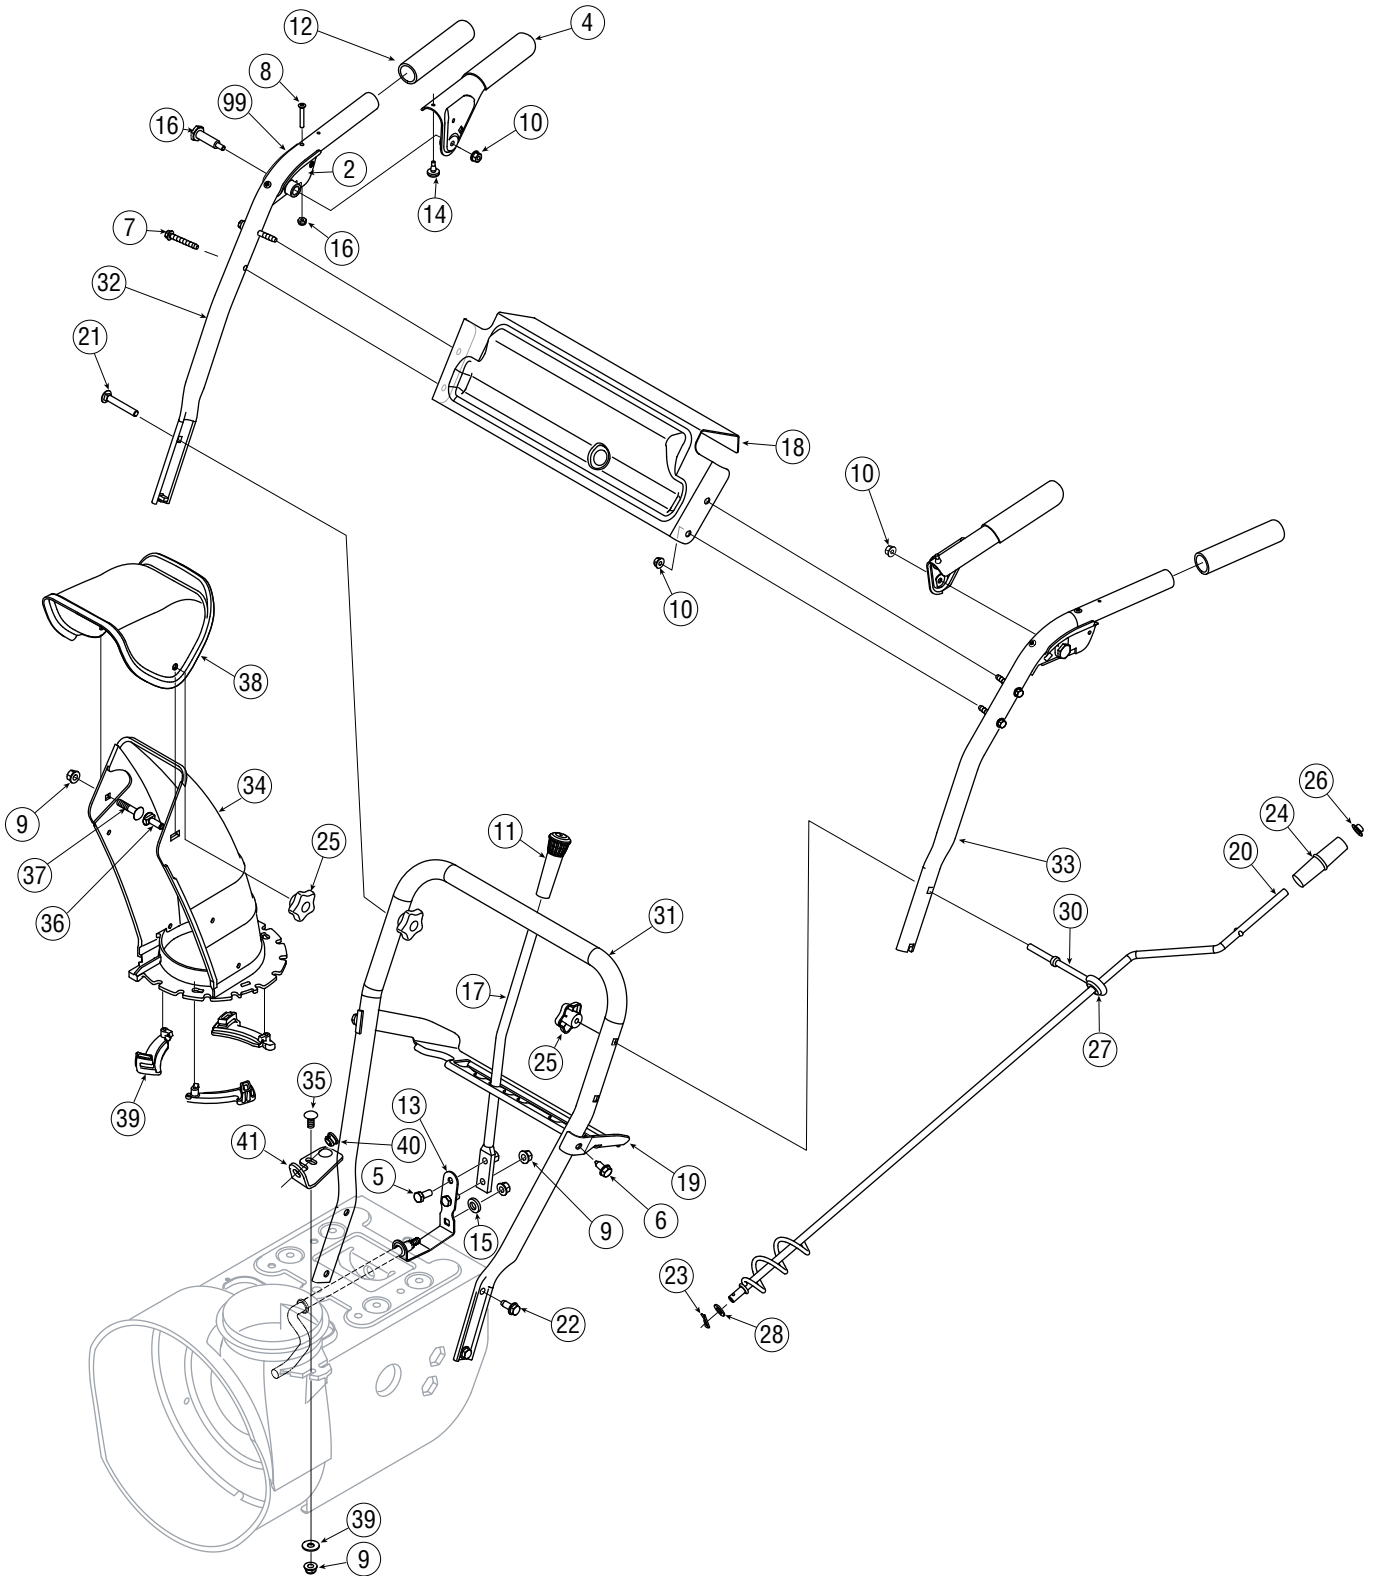

PARTS LIST

PARTS LIST

Craftsman 5.5 HP Snow Thrower Model 247.88355

1.	631-04133	Handle Ass'y, Lock LH	22.	710-1260A	Screw, 5/16-18, 0.75, Gr5
2.	631-04134A	Handle Ass'y, Lock, RH	23.	714-0104	Pin, Cotter, .072 x 1.13
3.	684-04106B	Handle Ass'y, Engagement LH	24.	720-0201A	Crank Knob, 1.0 Dia. x 3.2, Black
4.	684-04105A	Handle Ass'y, Engagement, RH	25.	720-04072	Knob Assembly, Black, 5/16-18
5.	710-0376	Screw, Self-tapping, 5/16-18, .625	26.	726-0100	Cap, Push, 3/8 Rod
6.	710-0604A	Screw, Self-tapping, 5/16-18, 1.0	27.	735-0234	Grommet, .44 ID x .94 OD x .50
7.	710-0606	Screw, Self-tapping, 1/4-20, 1.50	28.	736-0185	Washer, Flat, .375 x .738 x .063
8.	710-1233	Screw, Machine, #10-24, 1.375	29.	736-0451	Washer, Saddle, 320 x .93 x .060
9.	712-04063	Nut, Flange Lock, 5/16-18, Nylon	30.	747-04263	Eye Bolt, Chute Crank
10.	712-04064	Nut, Flange Lock, 1/4-20, Nylon	31.	749-04138	Handle, Lower
11.	720-0223	Grip, 0.5 ID x 3.45	32.	749-04141	Handle, Upper, RH
12.	720-0274	Grip, 1.0 ID x 5.0	33.	749-04142	Handle, Upper, LH
13.	732-04205	Spring Lever, Shift	34.	731-04912A	Chute, Lower, 5.0 Diameter
14.	735-0199A	Bumper, Rubber, .62 OD x .22	35.	710-0276	Bolt, Carriage, 5/16-18, 1.0
15.	736-3015	Washer, Flat, .469 x .875 x .105	36.	710-04071	Bolt, Carriage, 5/16-18, 1.0
16.	738-04122	Screw, Shoulder, 1/4-20, .437	37.	710-0451	Bolt, Carriage, 5/16-18, .750
17.	747-04243	Lever, Shift	38.	731-04426A	Chute, Upper, w/ Label
18.	790-00100	Panel, Handle	39.	731-04869	Chute, Flange Keeper
19.	790-00187A	Panel, Speed Select (5 FW, 2 RV)	40.	741-0475	Bushing, Plastic, .380
20.	684-04104	Crank Assembly, Chute	41.	784-5647	Bracket, Chute Crank
21.	710-0449	Screw, Carriage, 5/16-18, 2.25			